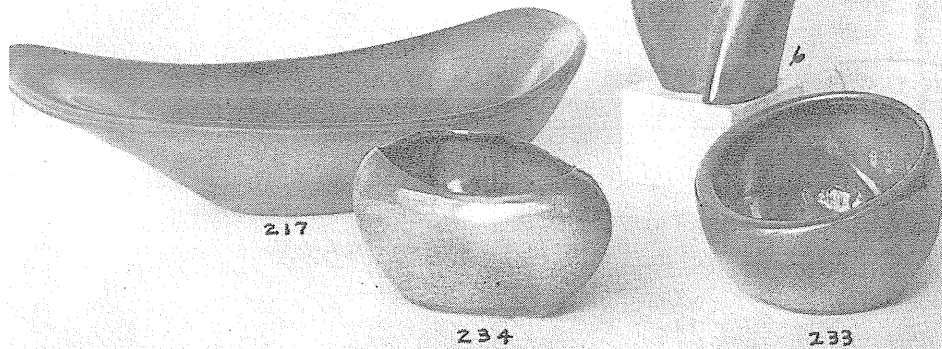

Sculptured Free Forms

*modelled in
the casual
modern trend.*

217

234

233

452

58

55

232

42

420

52

455

- 6 —deep free form vase, 7 in.
- 43 —large bud vase, 8 in.
- 52 —pedestalled urn vase, 8 in.
- 55 —ball vase with black foot, 5 in.
- 58 —free form, 3 level vase, 9½ in.
- 217—large free form centerpiece, 18 in.
- 232—triangle free form bowl, 11 in.
- 233—round bowl
- 234—deep free form bowl, 8 in.
- 420—charger horse book ends, pair
- 452—free form ash tray
- 455—draft proof ash tray