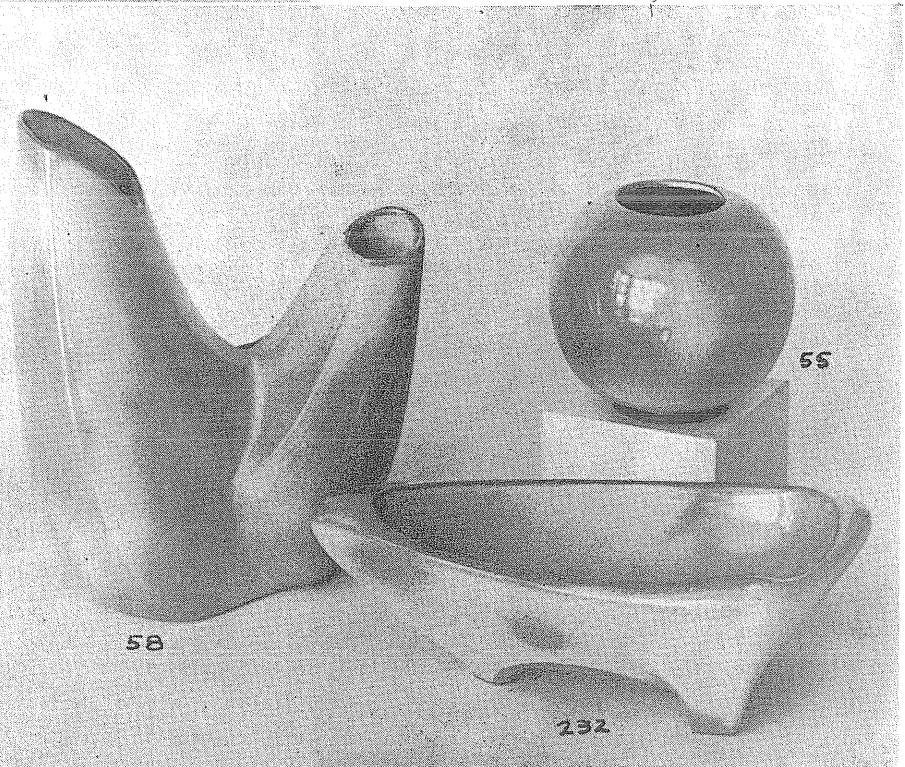

Sculptured Free Forms

*modelled in
the casual
modern trend.*

217

234

233

452

58

55

232

42

420

52

455

- 6 —deep free form vase, 7 in.
- 43 —large bud vase, 8 in.
- 52 —pedestalled urn vase, 8 in.
- 55 —ball vase with black foot, 5 in.
- 58 —free form, 3 level vase, 9½ in.
- 217—large free form centerpiece, 18 in.
- 232—triangle free form bowl, 11 in.
- 233—round bowl
- 234—deep free form bowl, 8 in.
- 420—charger horse book ends, pair
- 452—free form ash tray
- 455—draft proof ash tray